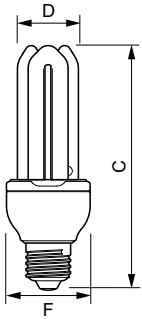

Product data

General Information	
Cap-Base	E27 [E27]
Nominal Lifetime (Nom)	6000 h
Switching Cycle	6000X
Light Technical	
Color Code	827 [CCT of 2700K]
Luminous Flux (Nom)	1430 lm
Luminous Flux (Rated) (Nom)	1430 lm
Color Designation	Warm White (WW)
Lumen Maintenance 2000 h (Nom)	88 %
Chromaticity Coordinate X (Nom)	463
Chromaticity Coordinate Y (Nom)	420
Correlated Color Temperature (Nom)	2700 K
Luminous Efficacy (Rated) (Nom)	62 lm/W
Color Rendering Index (Nom)	82
LLMF At End Of Nominal Lifetime (Nom)	70 %
Operating and Electrical	
Input Frequency	50 or 60 Hz

ESSENTIAL

Order product name	UAE Essential 23W WW E27 1CT/12	Material Nr. (12NC)	929689156105
EAN/UPC - Product	8718696409084	Net Weight (Piece)	0.075 kg
Order code	929689156105		
Numerator - Quantity Per Pack	1		
Numerator - Packs per outer box	12		

Dimensional drawing

Product	D (max)	C (max)	F (max)
UAE Essential 23W WW E27 1CT/12	36.0 mm	160 mm	48.4 mm

ESSENG Erp 23W WW E27 220-240V 50/60Hz